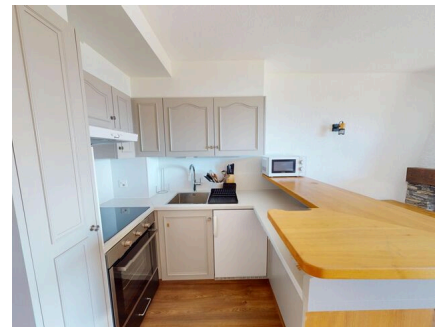

STUDIO - ROSE DES VENTS 6 - YEARLY RENTAL - AVAILABLE IMMEDIATELY

CH-1885 Chesières | Domaine de la Résidence | **Price starting at CHF 1,150.-/ month, incl. ch.**

Studio with a large balcony and magnificent views, located in the lower part of the Domaine de la Résidence.

CHARACTERISTICS

Available for year-round rental from the end of April or beginning of May

Reference: **Studio - Rose des Vents 6**

Type: **Apartment**

Availability: **To agree**

Charges included. TV, internet, electricity as well as end-of-stay cleaning and laundry are extra

room: **1**

Bedroom: **1**

Bathroom: **1**

Living area: **26 m²**